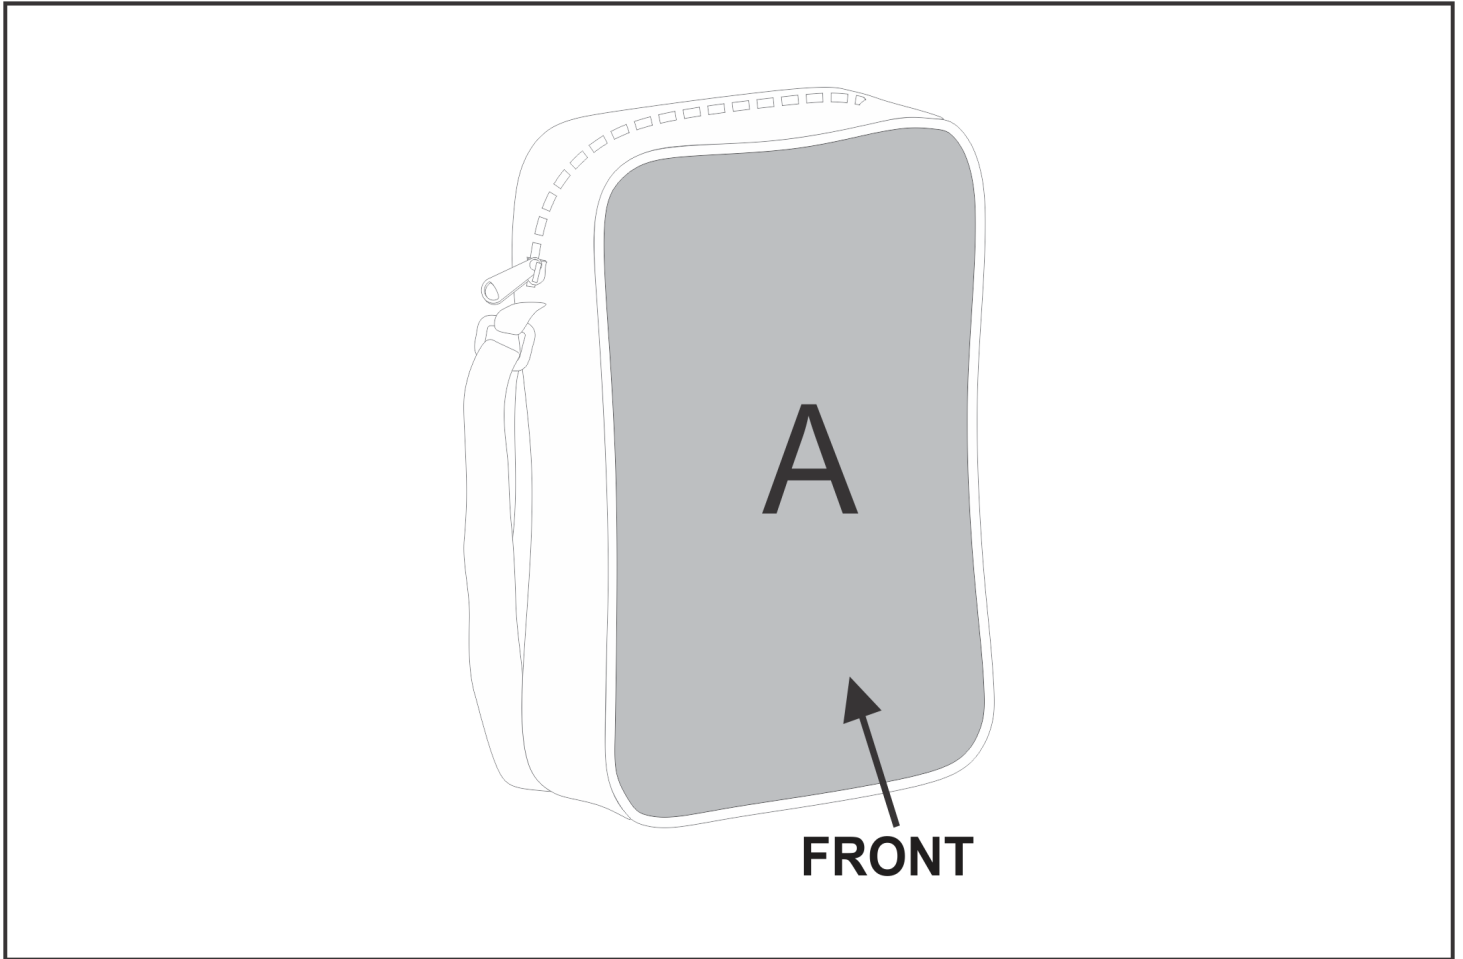

# BC-HP-45-G

Hoppla A4 Crossbody Conference Bag

## Need to know:

Includes 1-Position Sublimation (setup fees apply)

- Please Note: We cannot guarantee 100% logo Alignment on all Brandable Panels.

## Branding Options:

Position	Branding Method (Branding Code)	No. of Colours	Dimension
A	Custom Sublimation A (CPSUB-A)	Full Colour	260mm wide x 330mm high